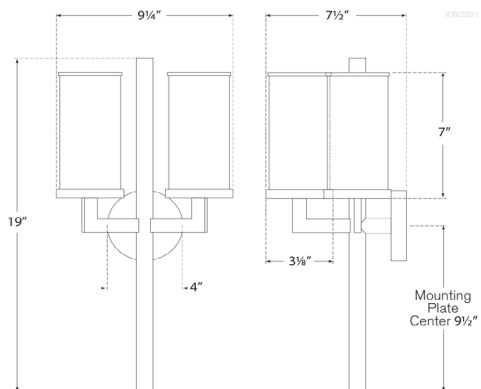

Liaison Double Sconce

KW 2201BZ-CRG

Materials Shown

Bronze with Crackle Glass

Available in

Antique-Burnished Brass

Bronze

Polished Nickel

Dimensions

O/A Height: 19"

Width: 9.5"

Extension: 5.25"

Backplate: 4" Round

Socket

2 - E12 Candelabra

Wattage

2 - 60 C11

Weight

5lbs