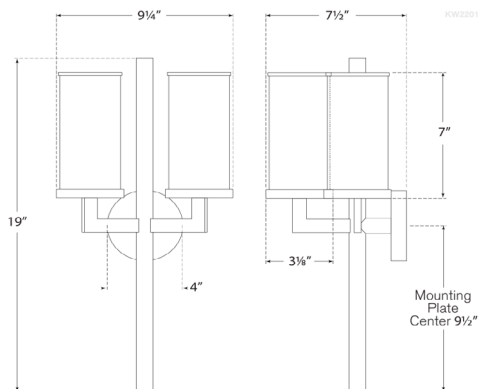

Liaison Double Sconce

KW 2201BZ

Materials Shown

Bronze

Available in

Antique-Burnished Brass

Bronze

Polished Nickel

Dimensions

O/A Height: 19"

Width: 9.5"

Extension: 5.25"

Backplate: 4" Round

Socket

2 - E12 Candelabra

Wattage

2 - 60 C11

Weight

5lbs