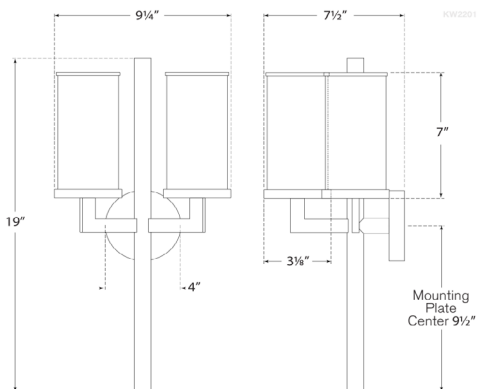

Liaison Double Sconce

KW 2201PN

Materials Shown

Polished Nickel

Available in

Antique-Burnished Brass

Bronze

Polished Nickel

Dimensions

O/A Height: 19"

Width: 9.5"

Extension: 5.25"

Backplate: 4" Round

Socket

2 - E12 Candelabra

Wattage

2 - 60 C11

Weight

5lbs