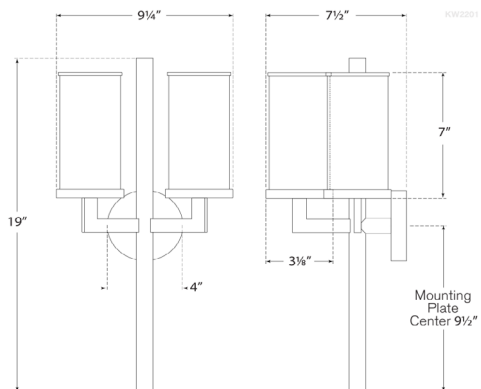

Liaison Double Sconce

KW 2201BZ-CG

Materials Shown

Bronze with Clear Glass

Available in

Antique-Burnished Brass

Bronze

Polished Nickel

Dimensions

O/A Height: 19"

Width: 9.5"

Extension: 5.25"

Backplate: 4" Round

Socket

2 - E12 Candelabra

Wattage

2 - 60 C11

Weight

5lbs