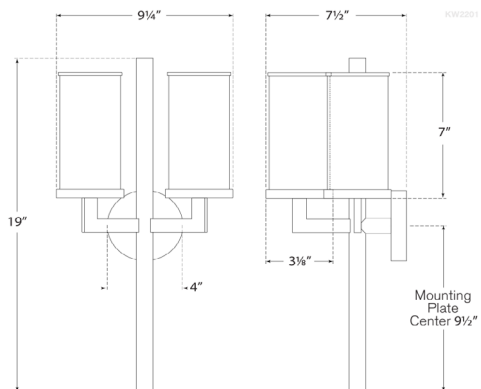

Liaison Double Sconce

KW 2201AB

Materials Shown

Antique-Burnished Brass

Available in

Antique-Burnished Brass

Bronze

Polished Nickel

Dimensions

O/A Height: 19"

Width: 9.5"

Extension: 5.25"

Backplate: 4" Round

Socket

2 - E12 Candelabra

Wattage

2 - 60 C11

Weight

5lbs