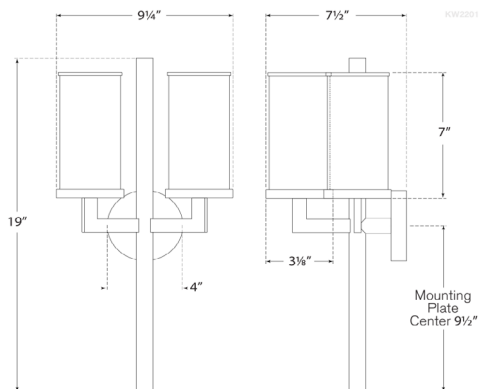

Liaison Double Sconce

KW 2201AB-CG

Materials Shown

**Antique-Burnished Brass with
Clear Glass**

Available in

**Antique-Burnished Brass
Bronze
Polished Nickel**

Dimensions

O/A Height: 19"

Width: 9.5"

Extension: 5.25"

Backplate: 4" Round

Socket

2 - E12 Candelabra

Wattage

2 - 60 C11

Weight

5lbs