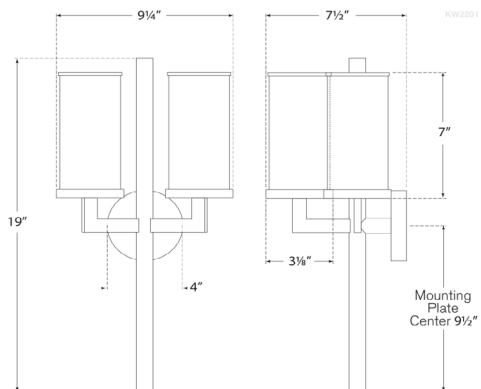

Liaison Double Sconce

KW 2201PN-CG

Materials Shown

Polished Nickel with Clear Glass

Available in

Antique-Burnished Brass

Bronze

Polished Nickel

Dimensions

O/A Height: 19"

Width: 9.5"

Extension: 5.25"

Backplate: 4" Round

Socket

2 - E12 Candelabra

Wattage

2 - 60 C11

Weight

5lbs