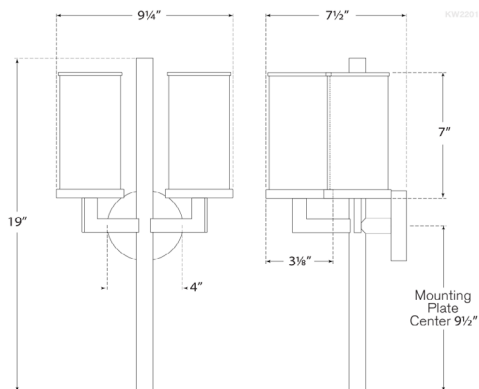

Liaison Double Sconce

KW 2201AB-CRG

Materials Shown

**Antique-Burnished Brass with
Crackle Glass**

Available in

**Antique-Burnished Brass
Bronze
Polished Nickel**

Dimensions

O/A Height: 19"

Width: 9.5"

Extension: 5.25"

Backplate: 4" Round

Socket

2 - E12 Candelabra

Wattage

2 - 60 C11

Weight

5lbs